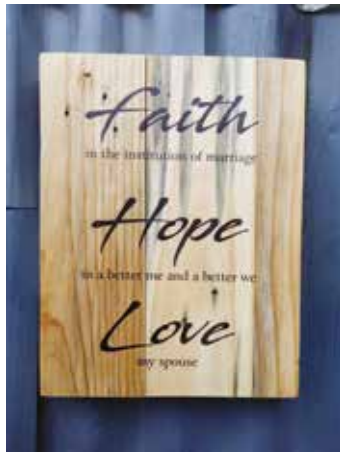

VINTAGE WALL CLOCK

Our Vintage Wall Clock is the perfect gift item for the person with a more conservative, traditional taste. It comes with a quote or scripture engraved on its face and is a timeless timepiece to adorn your wall.

A4 WALL FRAME

Our frame will stand out on any wall due to its unique features. The solid wooden frame is engraved with an African print and comes in light or mahogany shades. In addition, the artwork is printed directly onto the glass giving a unique effect where the artwork merges with the wooden background.

D.I.Y WALL PLAQUE

This customized wall hanging comes as a set that you can arrange in a format that pleases you most. Individual pieces are also available.

OVAL PROJECTED WALL PLAQUE

The Oval Projected Wall Plaque is uniquely crafted with wooden projected decorative pieces, together with laser engraved wordings.

This is a great artistic gift that is both traditional and evolutionary in its execution, and is sure to elicit a delighted reaction from its recipient.

PALLET WALL PLAQUE

The Pallet Wall Plaque is a showcase of sustainable production by re-purposing discarded shipping pallets.