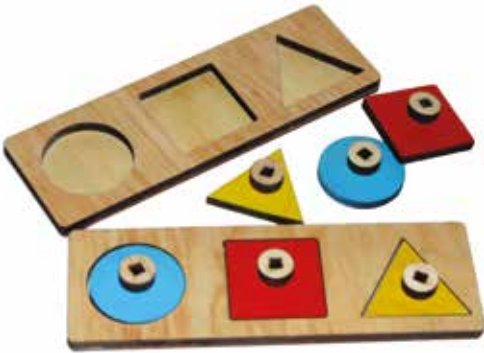

LANGUAGE - TODDLER SIMPLE PUZZLE

The quickest way to build a toddler's cognitive skills is to engage in educational toys like this simple puzzle. It is also used to trace out the shapes for hours of colouring fun.