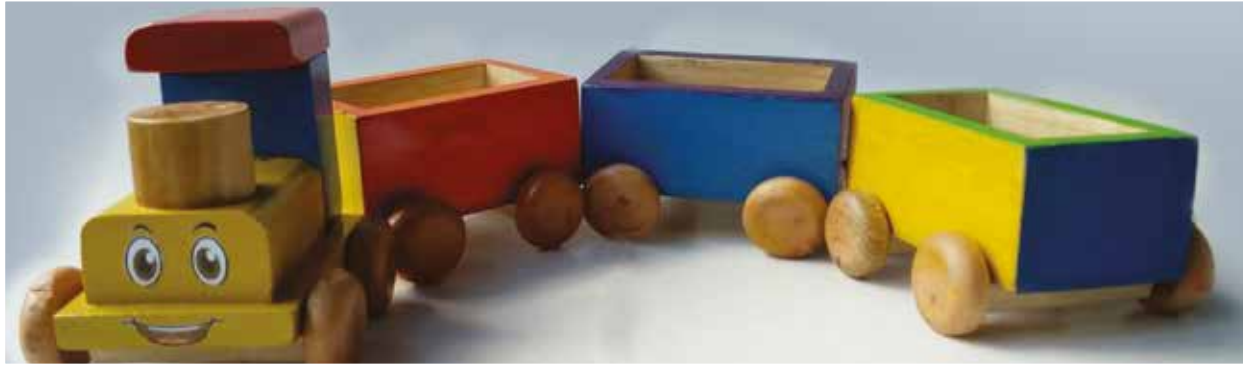

We have to pleasure of introducing Reli, our Experiential Education ambassador. Any place you see him, his picture or his name, you can be assured of educational tools or games that will engage both your mental agility and your dexterity.